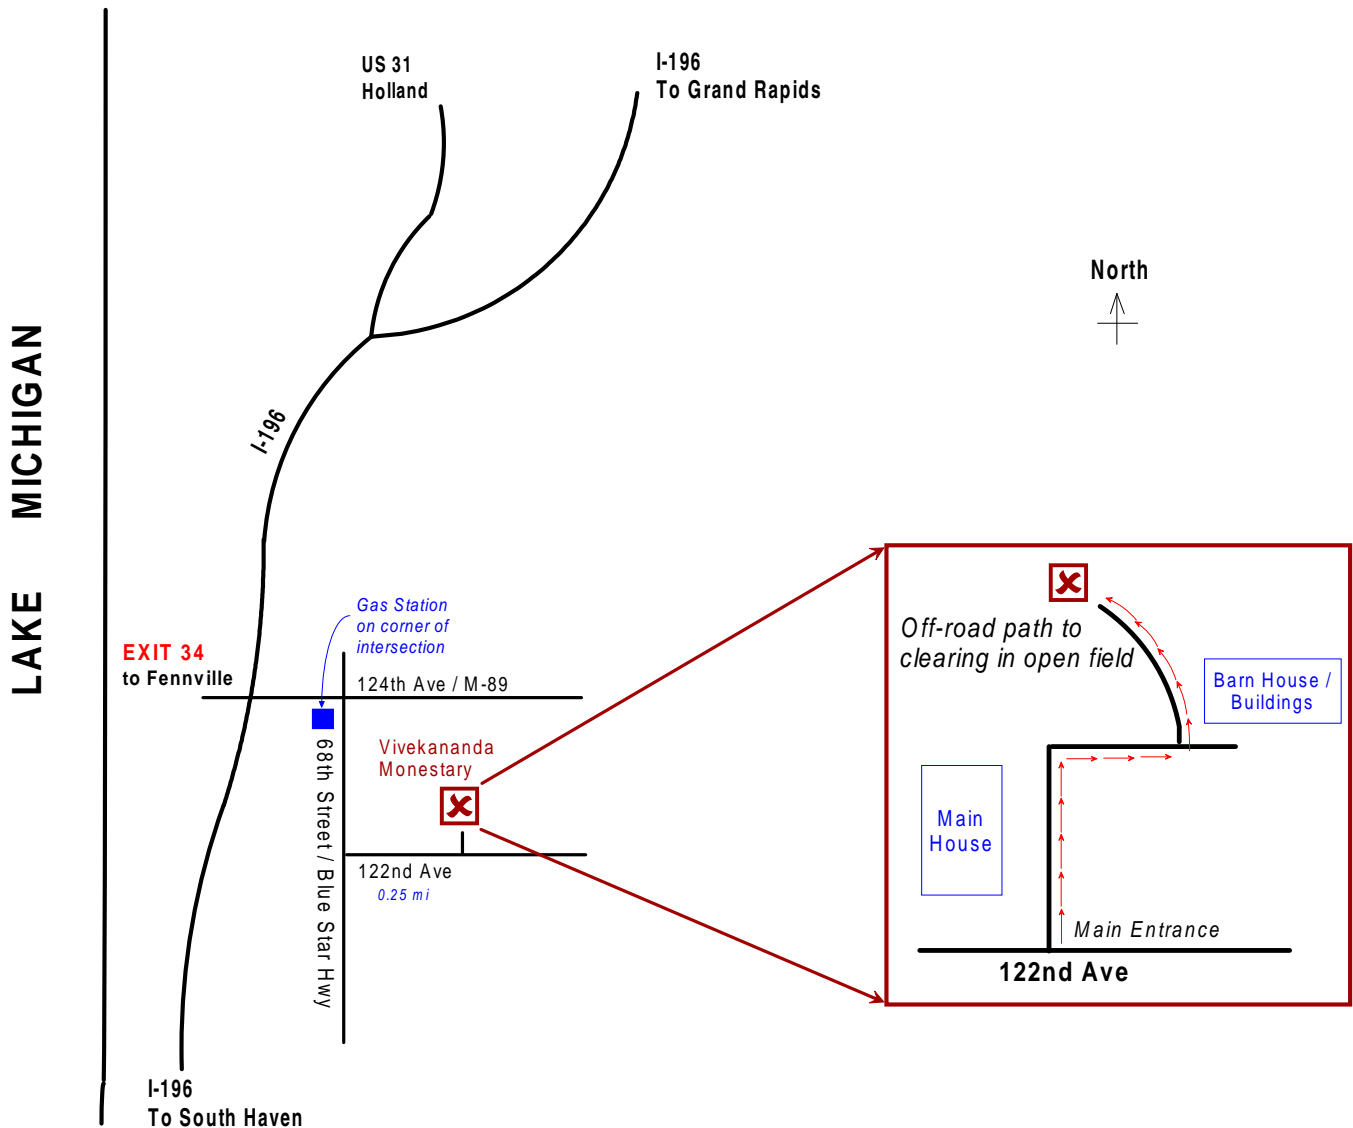

Directions to Vivekananda Monestary

Directions from Holland:

- 1 Start by heading **SOUTH** on **US-31** to **I-196**
- 2 Continue **SOUTH** on **I-196** to **EXIT 34, M-89 / 124th Ave.** toward **FENNVILLE**
- 3 Turn **LEFT** and travel **EAST** on **M-89 / 124th Ave.** for 0.4 miles.
- 4 Turn **RIGHT** to travel **SOUTH** on **BLUE STAR HWY / 68th Street** for 1 mile.
- 5 Turn **LEFT** to travel **EAST** on **122nd Ave.** for 0.3 miles.
- 6 **Vivekananda Monestary** entrance is located on the **LEFT-HAND-SIDE** and is marked by a large iron gate.
- 7 Enter **Vivekananda** and continue to drive past the main house.
- 8 The viewing area is to the left and behind the barn house building.
- 9 With your vehicle, follow the off-road path and make your way into the clearing where you can park and setup your sky gear.