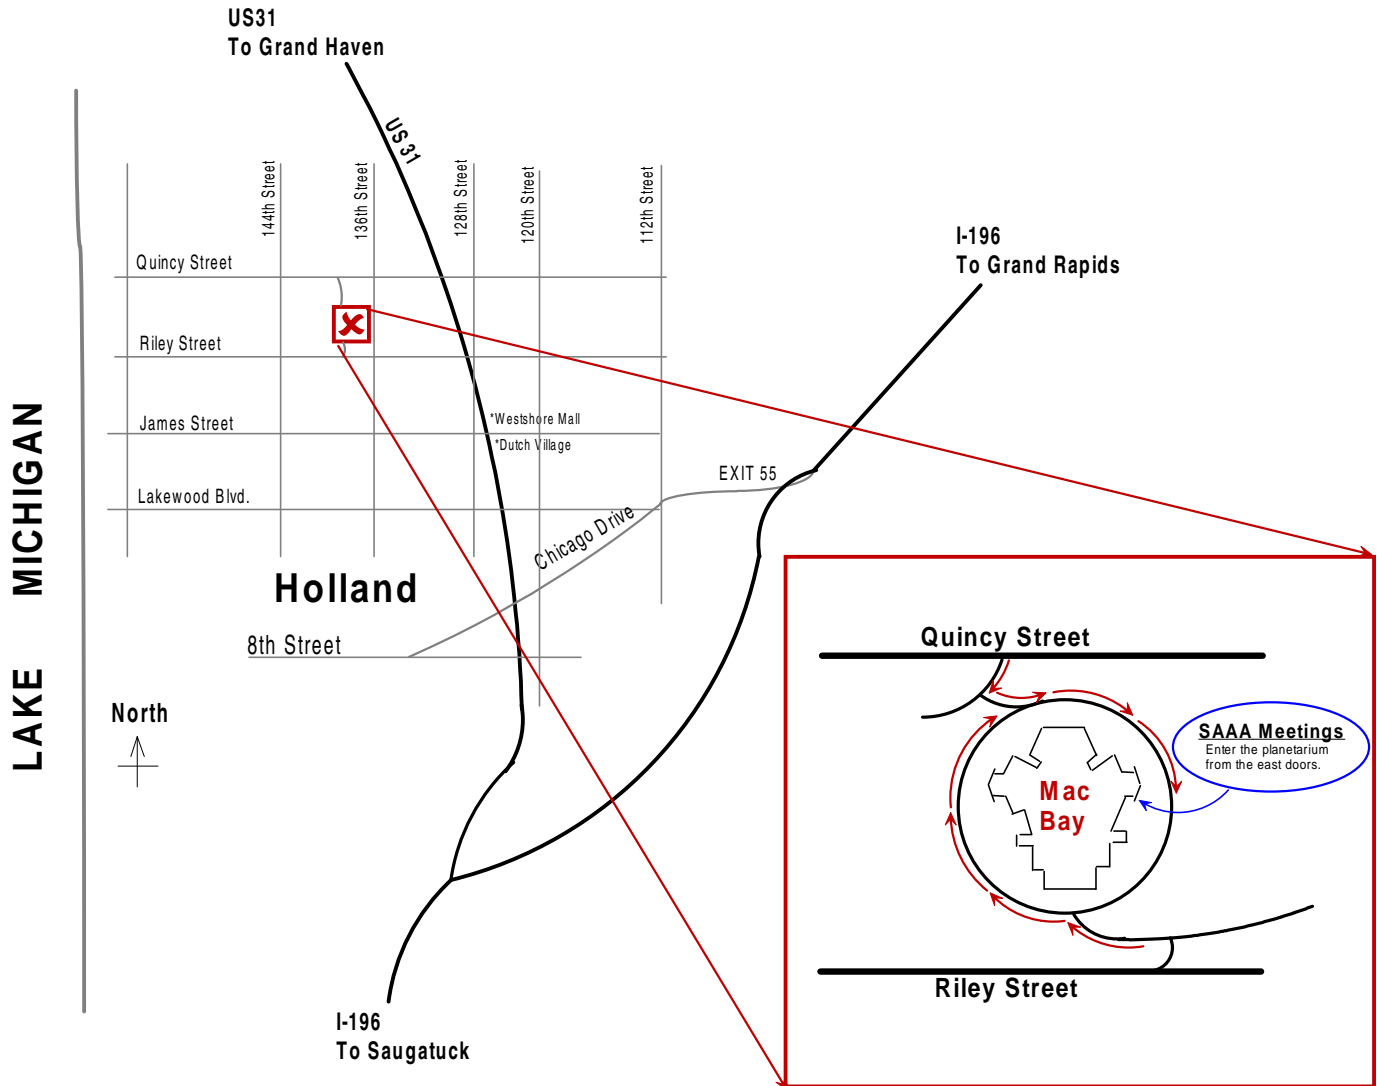

Directions to Macatawa Bay School

Directions from US 31 (via Quincy Street - primary route):

Turn west onto **Quincy Street** (approximately 2 miles north of the shopping malls).
Take **Quincy Street** to **140th Avenue** (approximately 1.6 miles) and turn south (left) onto **140th Avenue**.
Drive through the residential section, arriving at Macatawa Bay near the end of the street on the left. Turn east (left) into the MB drive and proceed around the building to the East Entrance, off the east parking area (**observing one-way signs**).

Directions from US 31 (via Riley Street - alternative route):

Turn west onto **Riley Street** (approximately 1 mile north of the shopping malls).
Follow **Riley Street** to school access road past intersection of 136th and the High School (approximately 1.6 miles) and turn north (right). Then turn west (left) at immediate branch in road.
Take the school access road past athletic fields to Macatawa Bay. Please observe the one-way signs and watch for speed bumps.

Directions from I-196 to US 31:

Exit at **Business I-196 Holland/Zeeland** (Exit #55, turn west/right)
Follow **Business I-196** 5 miles to **US 31 North**. Exit (right) onto **US 31 North**.
Follow directions from **US 31**.